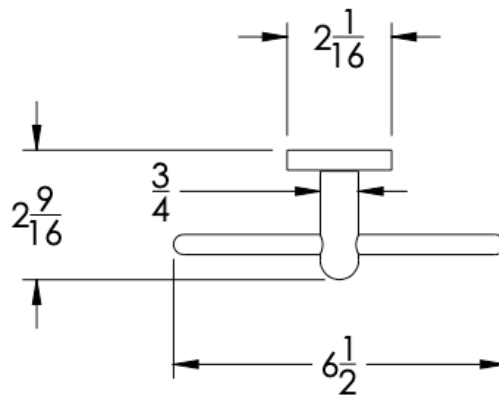

COLLECTION AIRE

TOWEL RING

Model	Product	Finishes Available
AIR-TWR1	Towel Ring	Multiple finishes available. Over 23 finishes to choose from.

FINISHES			
	Polished (-P)	Antique Copper (-ACOP)	Polished Gold (-PGLD)
	Brushed (-B)	Polished Brass (-PBRS)	Brushed Copper (-BCOP)
	Brushed Gold (-BGLD)	Matte White (-WHT)	Brushed Rose Gold (-BRGD)
	Matte Black (-BLK)	Brushed Modern Bronze (-BMBRZ)	Brushed Black (-BRBLK)
	Oil Rubbed Bronze (-ORB)	Glossy White (-GWHT)	Polished Black (-PBLK)
	Brushed Brass (-BBRS)	Polished Rose Gold (-PRGD)	Antique Nickel (-ANKL)
	Brushed Bronze (-BBRZ)	Unlacquered Brass (-UBRS)	Black Nickel (-NKBL)
	Antique Brass (-ABRS)	Polished Nickel (-PNKL)	

Dimensions in inches

FRONT

TOP

SIDE

NOTE: Dimensions subject to change without notice.