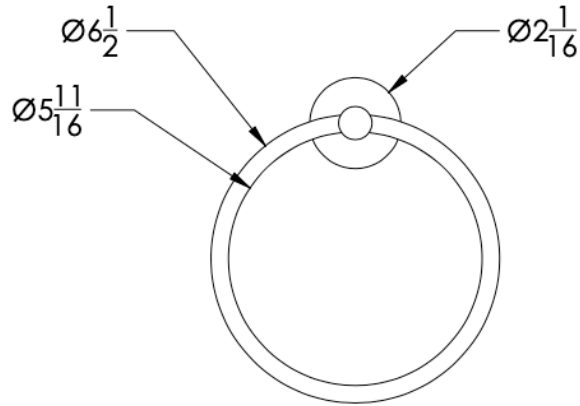

neelnox

LET
THERE
BE **DESIGN.**

FEATURES

- Premium 304 Grade Stainless Steel
- Solid Mount Construction
- Concealed Installation Hardware
- State of the art wall anchors included for installation on Dry wall or Tile.

COLLECTION AIRE

TOWEL RING

Model	Product	Finishes Available
AIR-TWR1	Towel Ring	Multiple finishes available. Over 23 finishes to choose from.

FINISHES			
	Polished (-P)	Antique Copper (-ACOP)	Polished Gold (-PGLD)
	Brushed (-B)	Polished Brass (-PBRS)	Brushed Copper (-BCOP)
	Brushed Gold (-BGLD)	Matte White (-WHT)	Brushed Rose Gold (-BRGD)
	Matte Black (-BLK)	Brushed Modern Bronze (-BMBRZ)	Brushed Black (-BRBLK)
	Oil Rubbed Bronze (-ORB)	Glossy White (-GWHT)	Polished Black (-PBLK)
	Brushed Brass (-BBRS)	Polished Rose Gold (-PRGD)	Antique Nickel (-ANKL)
	Brushed Bronze (-BBRZ)	Unlacquered Brass (-UBRS)	Black Nickel (-NKBL)
	Antique Brass (-ABRS)	Polished Nickel (-PNKL)	

Dimensions in inches

FRONT

TOP

SIDE

NOTE: Dimensions subject to change without notice.