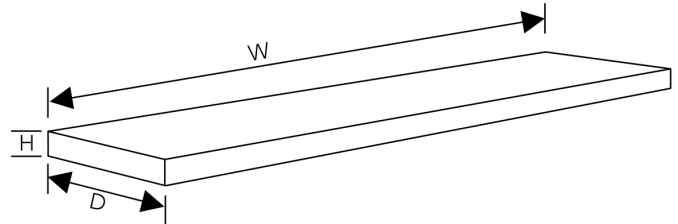

## FEATURES

- Premium 304 Grade Stainless Steel
- Equipped with SoundDefy™ noise concealing technology
- An appropriate slope ensures proper drainage of water
- Double walled stainless steel construction ensures no screws are visible after installation

Y-103-P

Model	Y-103-P
Product	Floating Shelf
Size	12"(W) x 5"(D) x 5/8"(H)
Slope	1/8"
Hardware	Included, Concealed

FINISHES	Polished (-P)	Brushed Bronze (-BBRZ)	Light Beige (-LTBGE)
	Brushed (-B)	Antique Brass (-ABRS)	Grey (-GRAY)
	Brushed Gold (-BGLD)	Antique Copper (-ACOP)	Beige (-BEIGE)
	Matte Black (-BLK)	Matte White (-WHT)	Polished Gold (-PGLD)
	Oil Rubbed Bronze (-ORB)	Brushed Black (-BRBLK)	Polished Rose Gold (-PRGD)
	Brushed Brass (-BBRS)	Brushed Rose Gold (-BRGD)	